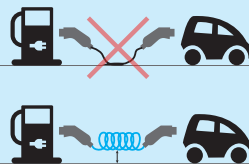

EUROPEAN STANDARDS

Type 2 connector	CCS combination connector
AC or DC current	DC current
Slow charging (AC) / Quick charging (DC)	Quick charging
	T2 
Chevrolet Volt / Citroen C-ZERO / Mitsubishi iMiEV / Nissan LEAF / Peugeot iOn / Renault Fluence / Renault Kangoo / Renault Twizy / Renault ZOE / Smart ED / TESLA models	Renault Zoe 2 / Tesla Model 3 - Y / Audi e-Tron / Mercedes EQC.

TYPE 2 TO TYPE 2 CHARGING CABLES

32 A 1 ph
028982

32 A 3 ph
028999

Coiled cable

- Ergonomic, the cable is always taut and does not sweep the floor during use.
- Easy to use, easy to store.

16 A TO TYPE 2 CHARGING CABLE